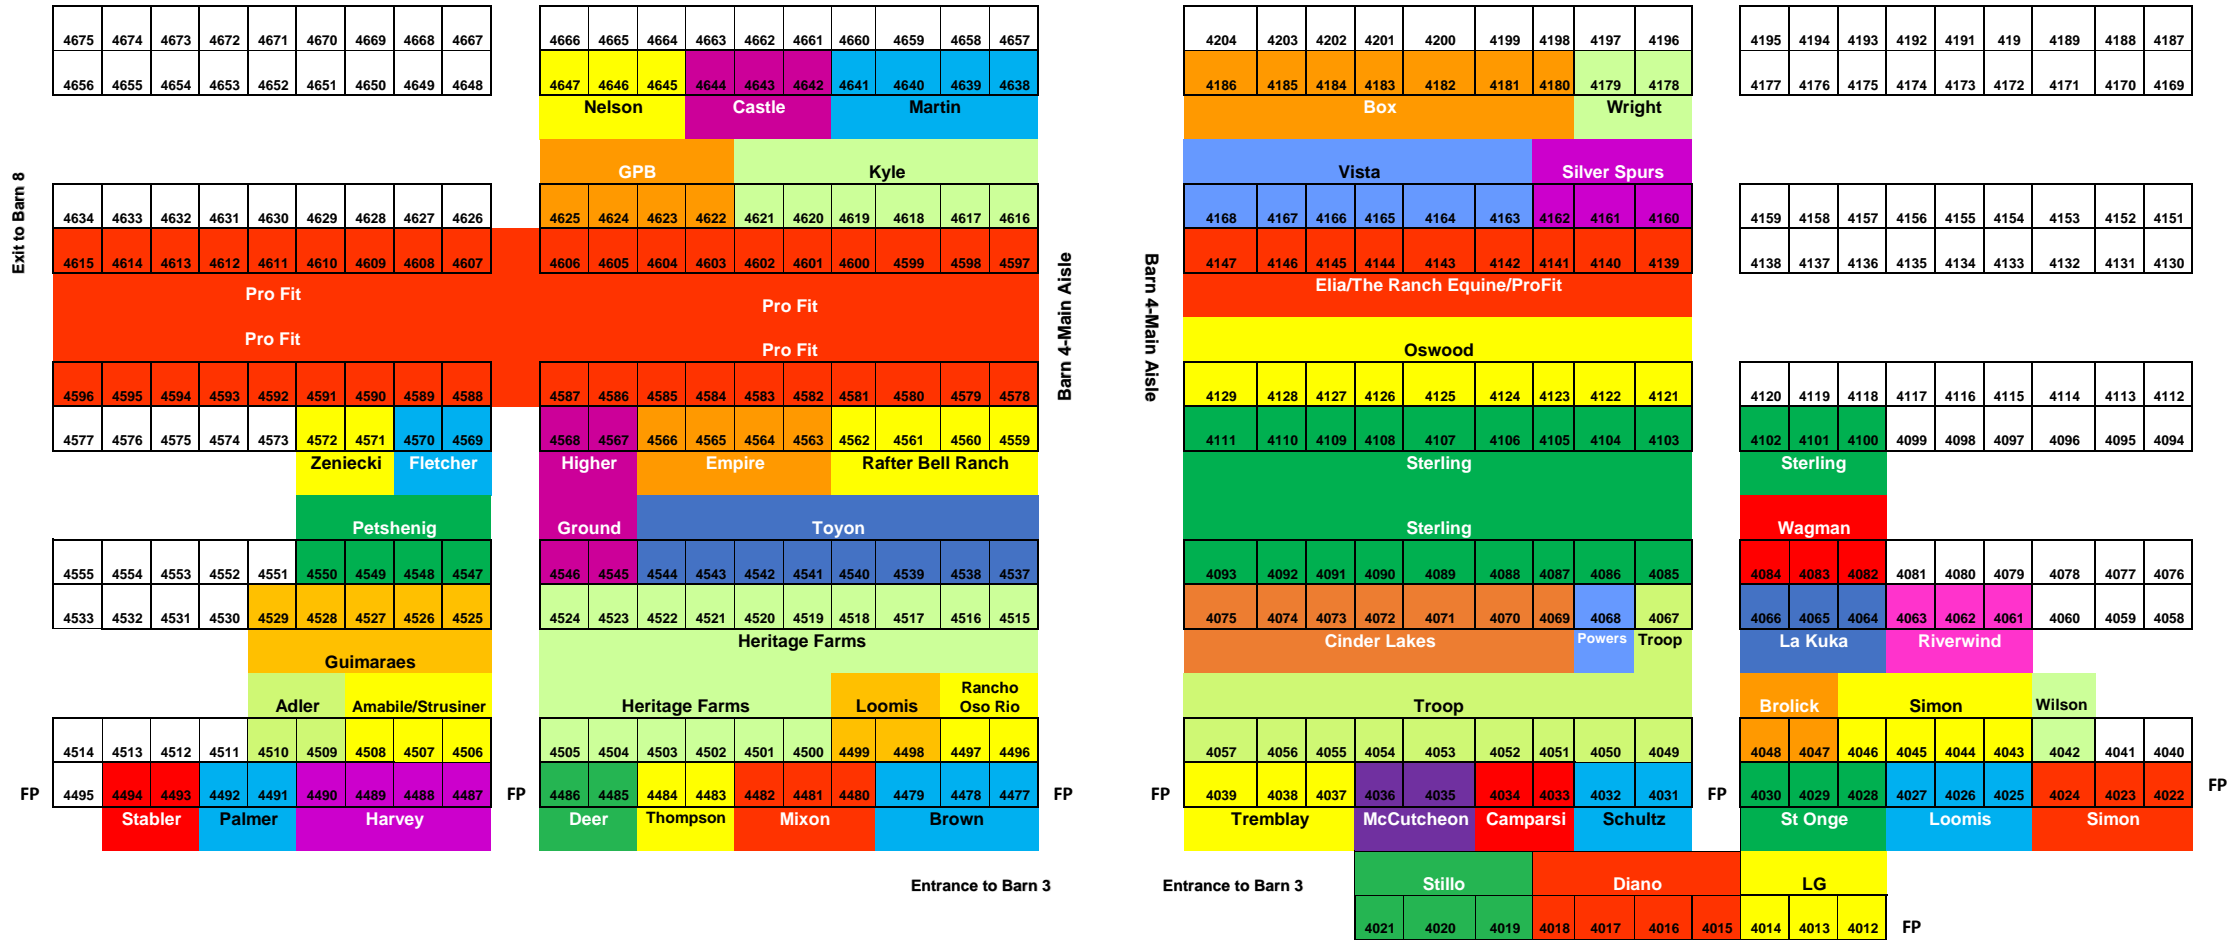

2019 NRHA Market Futurity Sales Stall Chart

NOTE: Select Yearling Sale and Marketplace Sale stalls are grouped by consignor not sale.
 Futurity Prospect Sale consignments will still be stalled in the first aisle.
 All consignors are provided a tack stall